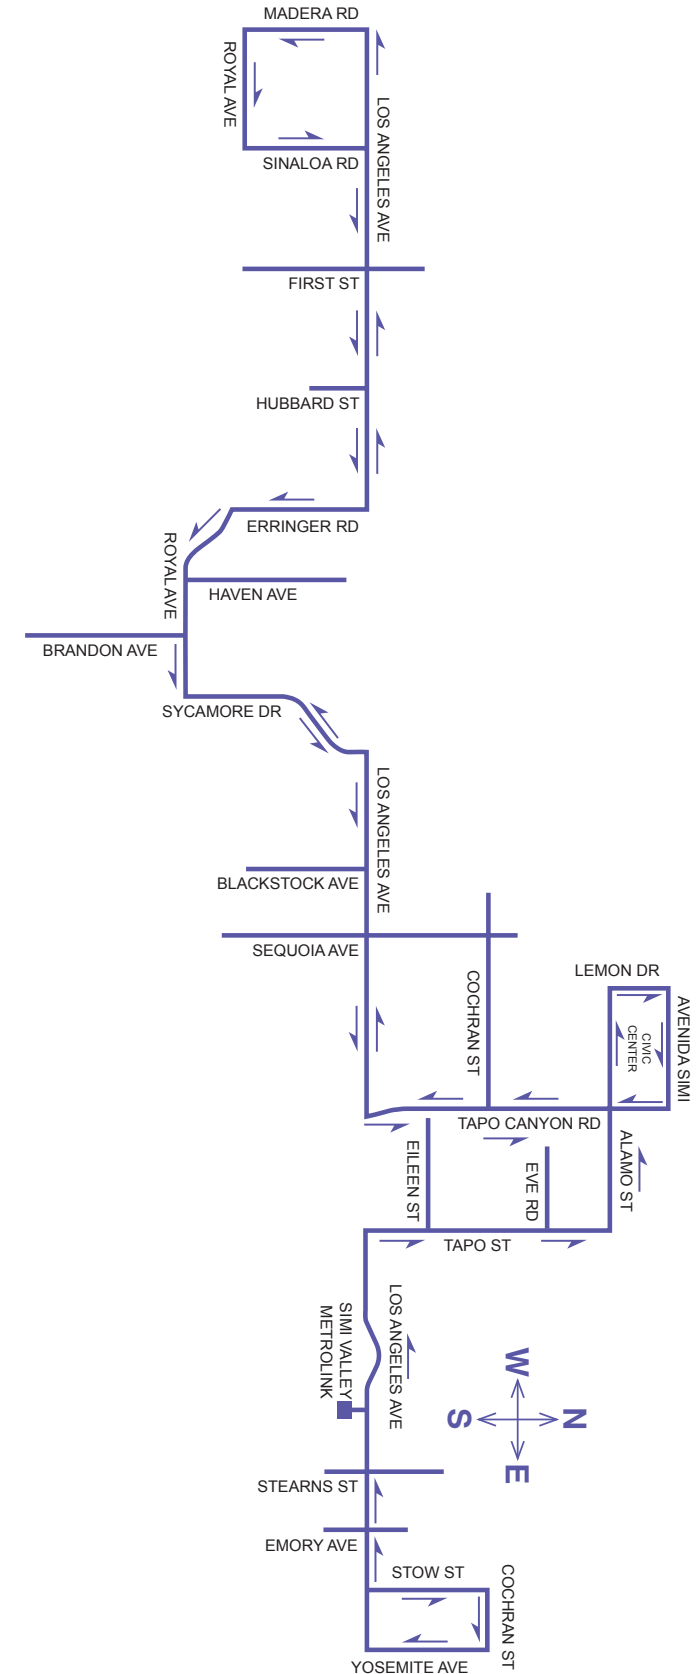

Los tiempos de Ruta en negrita son horas PM

Para abordar en las paradas que se encuentran entre los puntos de tiempo enumerados, llege a la parade no mas tarde de la hora indicada para el punto de tiempo anterior.

Horarios también disponibles en:
WWW.SIMIVALLEY.ORG/TRANSIT