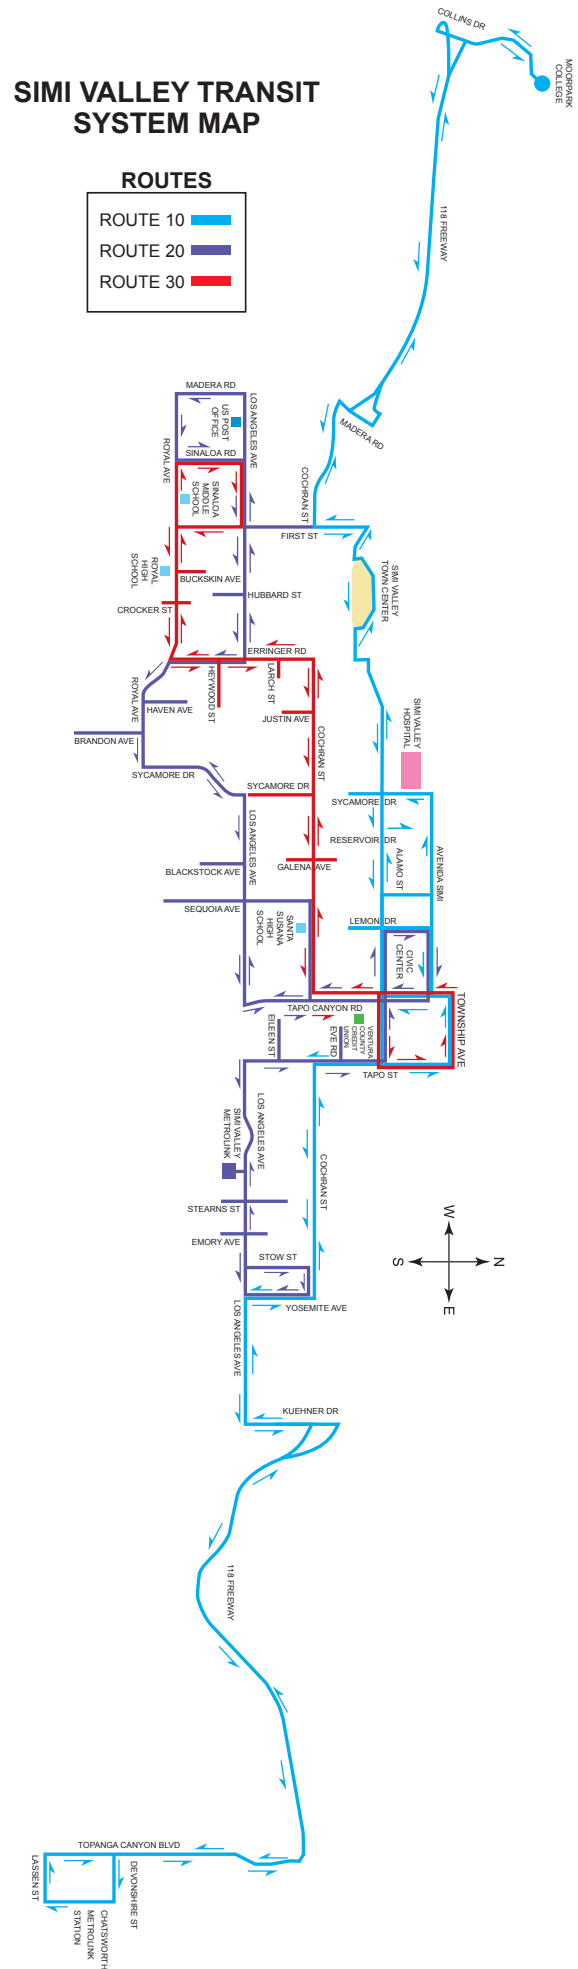

SIMI VALLEY TRANSIT SYSTEM MAP

- ROUTES**
- ROUTE 10
 - ROUTE 20
 - ROUTE 30

City of Simi Valley Transit provides a convenient and inexpensive way to travel in and around the City. Modern air-conditioned buses transport you in comfort to most major points of interest: shopping, schools, parks, public buildings and more!

Route times in bold are PM hours

To board at stops that are between the above listed time points, please arrive at the stop no later than the time indicated for the prior time point.

SCHEDULES ALSO AVAILABLE AT:
WWW.SIMIVALLEY.ORG/TRANSIT