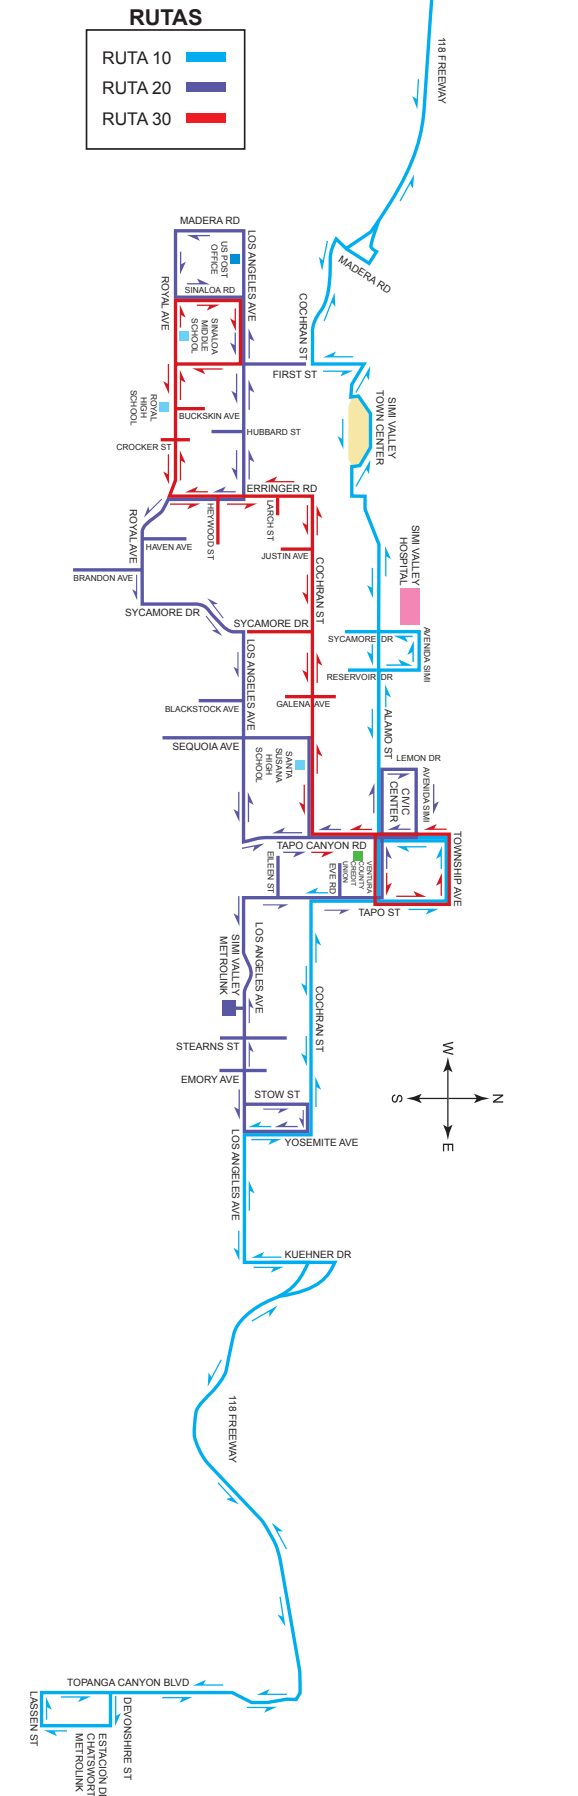

**SIMI VALLEY TRANSIT
MAPA DEL SISTEMA**

La Ciudad de Simi Valley Transit proporciona una manera conveniente y barata de viajar en y alrededor de la ciudad. Los modernos autobuses con aire acondicionado lo transportan cómodamente a los principales puntos de interés: tiendas, escuelas, parques, edificios públicos y más!

Para disfrutar plenamente de los beneficios del uso de los autobuses, recuerde:

- Comida y bebidas son prohibidas en los autobuses
- Favor de apagar los cigarrillos antes de abordar el autobus
- Radios, grabadoras y todos los aparatos electronicos deben estar apagados antes de abordar el autobus
- Los choferes no pueden dar cambio, por favor este dispuesto a pagar la tarifa exacta
- Para articulos perdidos, favor de llamar a Simi Valley Transit al (805) 583-6456. Para recuperar articulos perdidos favor de llamar al Departamento de Policía de Simi Valley, de Lunes a Viernes, de 8:00 a.m. a 4:00 p.m.
- Las paradas del autobus estan localizadas de ¼ y ½ milla de distancia, a lo largo de las rutas. Por razones de seguridad, los conductores del autobus no pueden parar en paradas que no esten autorizadas. Favor de permanecer en las paradas designadas
- Por su propia seguridad, todas las actividades abordo del autobus pueden ser grabadas por video y audio

Las rutas 10, 20, y 30 ofrecen servicio de Lunes a Sabado.

No hay servicio en las siguientes fechas:

Año Nuevo	Dia del Trabajo
Dia Memorable	Dia de Accion de Gracias
4 de Julio	Navidad

Comentarios y Sugerencias

**Favor de llamar al:
(805) 583-6456**

Apreciamos sus comentarios y aseguramos que su llamada será manejada de una manera cortés y profesional.

Nosotros los Conectamos!

Transito de Simi Valley se complace en proporcionar conexiones con otros sistemas de transito importantes:

- **ADA/Dial-A-Ride** **805-583-6464**
- **Amtrak Info:** **800-872-7245**
- **LA Metro Information:** **323-466-3876**
- **Metrolink:** **800-371-5465**
- **Moorpark City Transit:** **805-517-6315**
- **TDD Información** **800-735-2929**
- **Thousand Oaks Transit.** **805-375-5467**
- **VCTC:** **800-438-1112**

Transferencias gratuitas están disponibles a solicitud de VCTC.

Todos los autobuses son accesibles para sillas de ruedas. Le recomendamos que pasajeros llamen nuestra oficina para confirmar la parada mas cerca. Todos los autobuses estan equipados con compartamentos para bicicletas.

Tarifas

Tarifa

1 Viaje	$1.50
Pase de 1 dia ilimitado	$5.00
Pase de 21 viajes	$25.00
Pase ilimitado de 31 dias.....	$50.00

Tarifa Reducida

1 Viaje.....	$0.75
Pase de 1 dia ilimitado	$2.50
Pase de 25 viajes	$15.00
Pase ilimitado de 31 dias.....	$25.00

Personas mayores de 65 años o mas con identificación y personas con discapacidades deben ser certificados por ADA. Personas con Medicare califican para la tarifa reducida.

Los niños menores de 5 años viajan gratis con un adulto o persona mayor de 12 años.

Asistentes de cuidado personal para pasajeros certificados por ADA pueden acompañar a los pasajeros de ADA gratis.