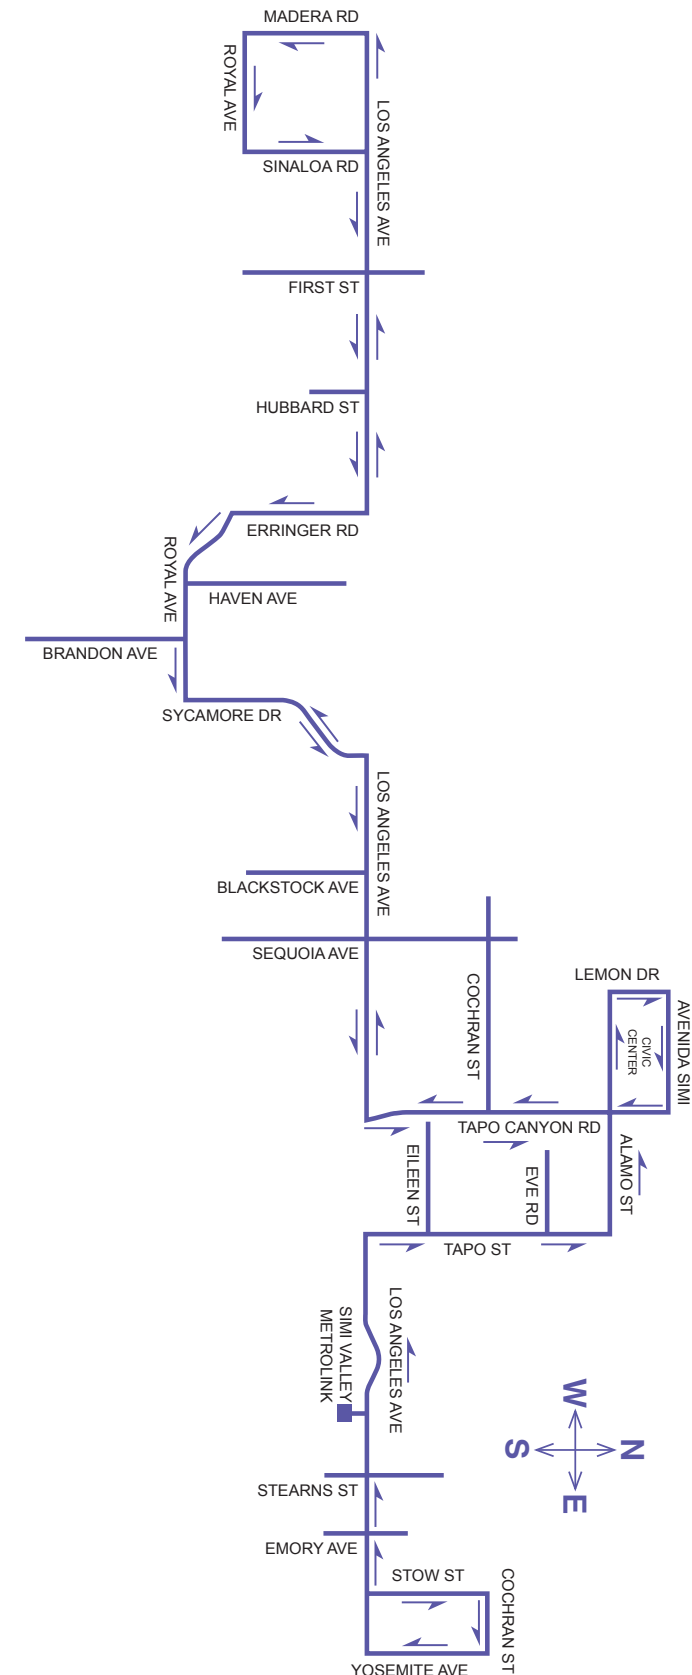

Route times in bold are PM hours

To board at stops that are between the above listed time points, please arrive at the stop no later than the time indicated for the prior time point.

SCHEDULES ALSO AVAILABLE AT:
WWW.SIMIVALLEY.ORG/TRANSIT