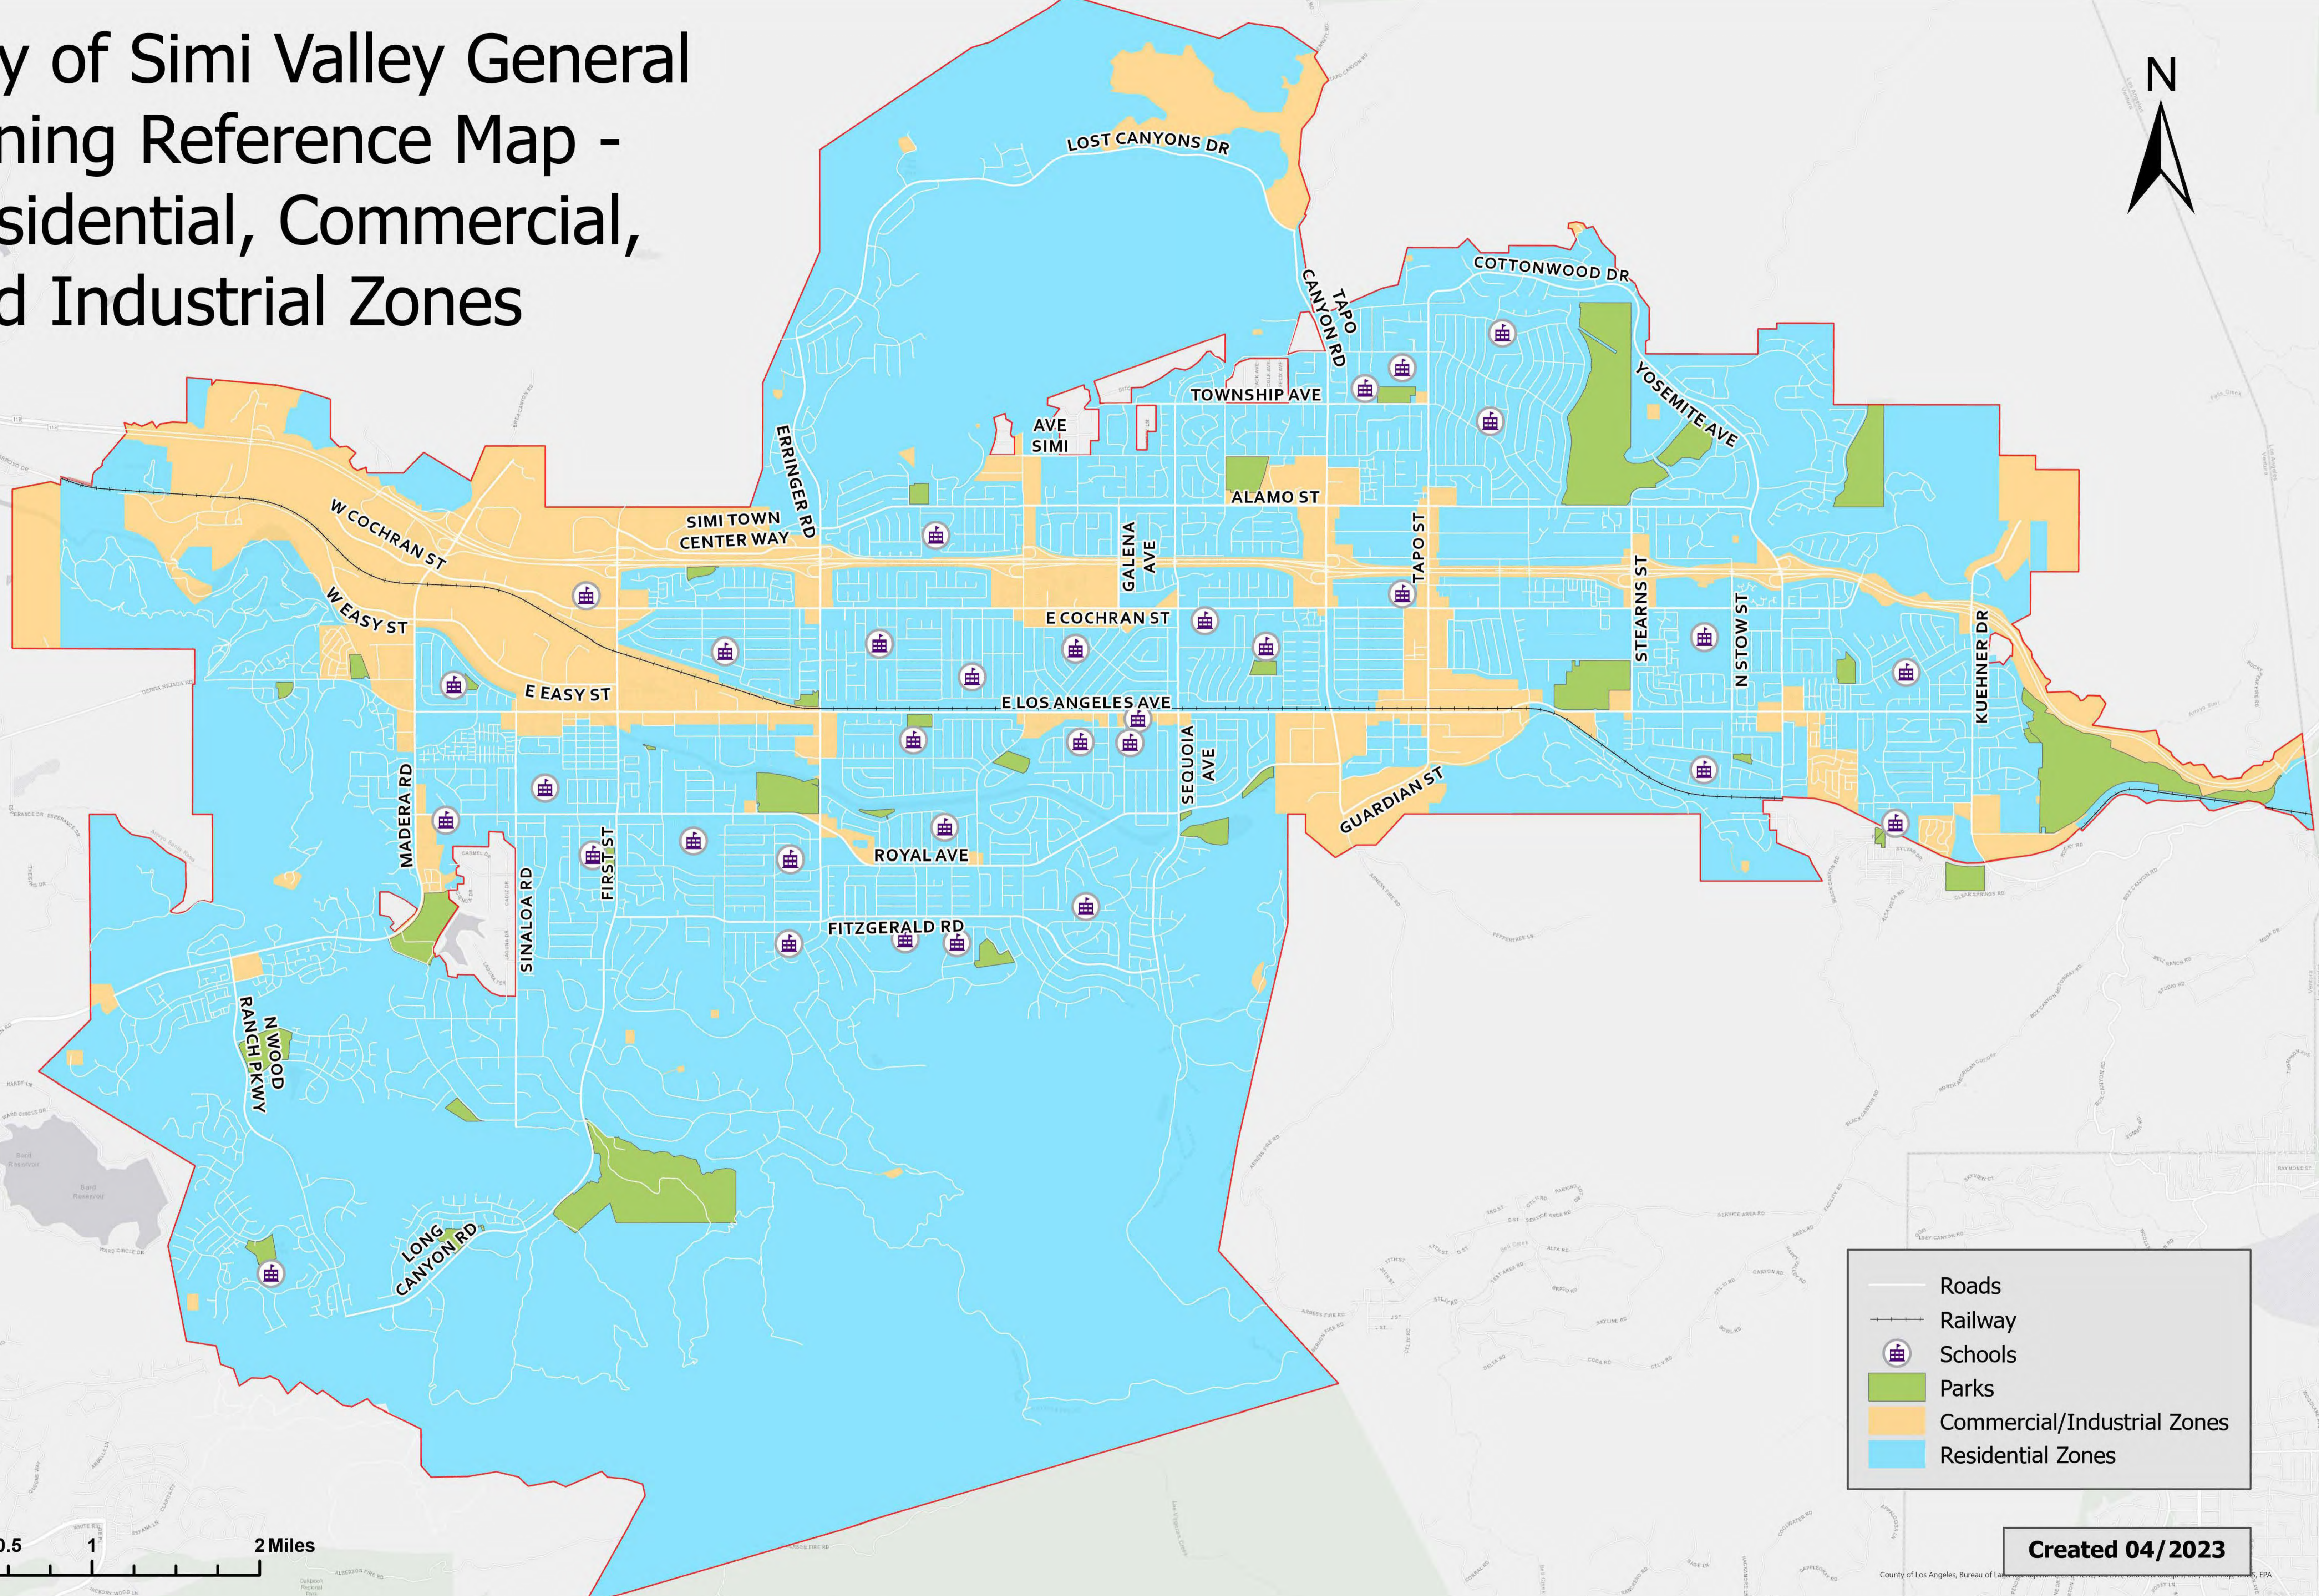

City of Simi Valley General Zoning Reference Map - Residential, Commercial, and Industrial Zones

- Roads
- Railway
- Schools
- Parks
- Commercial/Industrial Zones
- Residential Zones

Created 04/2023