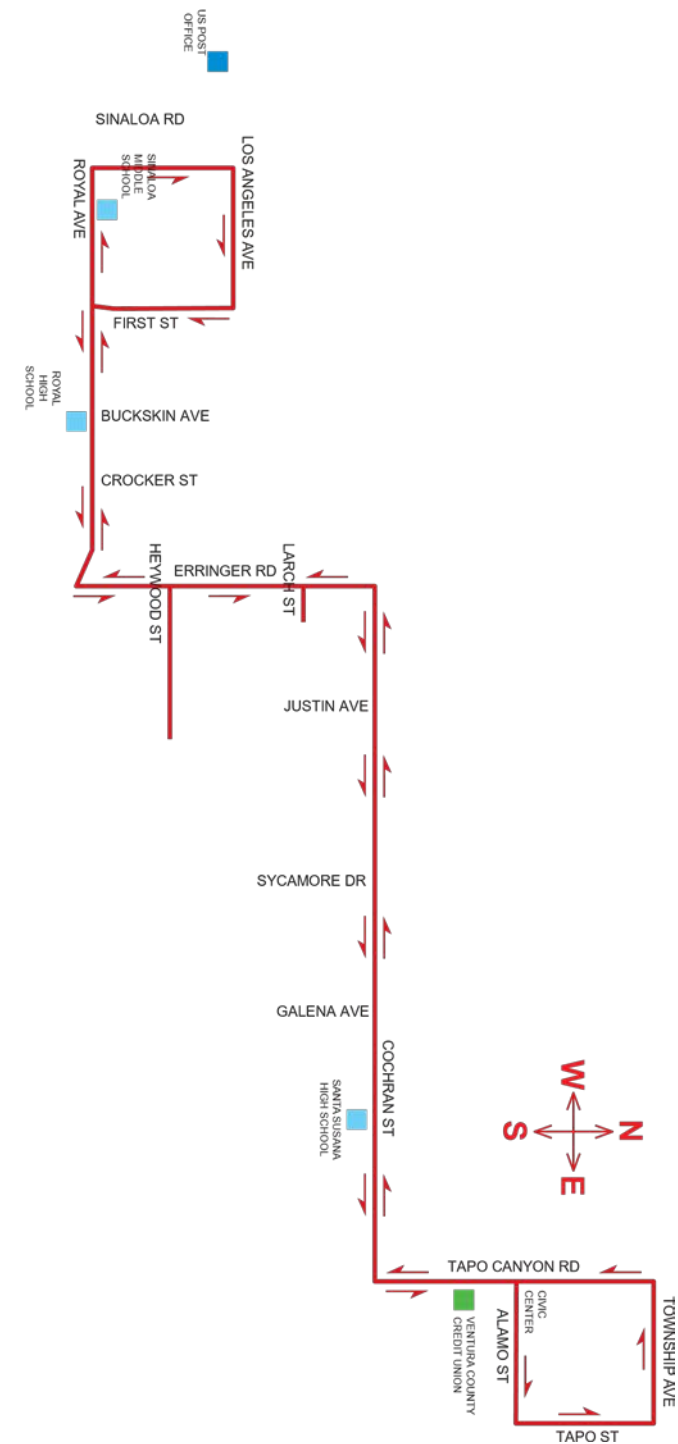

Este				Oeste				Este				Oeste			
Los Angeles Avenue and Sinaloa Road	Royal Avenue and Buckskin Avenue	Cochran Street and Galena Avenue	Civic Center/ City Hall (Llegar)	Civic Center/ City Hall (Partir)	Cochran St/ Galena St	Buckskin Avenue on Royal Avenue	Los Angeles Avenue and Sinaloa Road	Los Angeles Avenue and Sinaloa Road	Royal Avenue and Buckskin Avenue	Cochran Street and Galena Avenue	Civic Center/ City Hall (Llegar)	Civic Center/ City Hall (Partir)	Cochran St/ Galena St	Buckskin Avenue on Royal Avenue	Los Angeles Avenue and Sinaloa Road
5:30 AM	5:35 AM	5:48 AM	6:00 AM	6:10 AM	6:15 AM	6:25 AM	6:30 AM	12:30 PM	12:35 PM	12:48 PM	1:00 PM	1:10 PM	1:15 PM	1:25 PM	1:30 PM
6:00 AM	6:05 AM	6:18 AM	6:30 AM	6:40 AM	6:45 AM	6:55 AM	7:00 AM	1:00 PM	1:05 PM	1:18 PM	1:30 PM	1:40 PM	1:45 PM	1:55 PM	2:00 PM
6:30 AM	6:35 AM	6:48 AM	7:00 AM	7:10 AM	7:15 AM	7:25 AM	7:30 AM	1:30 PM	1:35 PM	1:48 PM	2:00 PM	2:10 PM	2:15 PM	2:25 PM	2:30 PM
7:00 AM	7:05 AM	7:18 AM	7:30 AM	7:40 AM	7:45 AM	7:55 AM	8:00 AM	2:00 PM	2:05 PM	2:18 PM	2:30 PM	2:40 PM	2:45 PM	2:55 PM	3:00 PM
7:30 AM	7:35 AM	7:48 AM	8:00 AM	8:10 AM	8:15 AM	8:25 AM	8:30 AM	2:30 PM	2:35 PM	2:48 PM	3:00 PM	3:10 PM	3:15 PM	3:25 PM	3:30 PM
8:00 AM	8:05 AM	8:18 AM	8:30 AM	8:40 AM	8:45 AM	8:55 AM	9:00 AM	3:00 PM	3:05 PM	3:18 PM	3:30 PM	3:40 PM	3:45 PM	3:55 PM	4:00 PM
8:30 AM	8:35 AM	8:48 AM	9:00 AM	9:10 AM	9:15 AM	9:25 AM	9:30 AM	3:30 PM	3:35 PM	3:48 PM	4:00 PM	4:10 PM	4:15 PM	4:25 PM	4:30 PM
9:00 AM	9:05 AM	9:18 AM	9:30 AM	9:40 AM	9:45 AM	9:55 AM	10:00 AM	4:00 PM	4:05 PM	4:18 PM	4:30 PM	4:40 PM	4:45 PM	4:55 PM	5:00 PM
9:30 AM	9:35 AM	9:48 AM	10:00 AM	10:10 AM	10:15 AM	10:25 AM	10:30 AM	4:30 PM	4:35 PM	4:48 PM	5:00 PM	5:10 PM	5:15 PM	5:25 PM	5:30 PM
10:00 AM	10:05 AM	10:18 AM	10:30 AM	10:40 AM	10:45 AM	10:55 AM	11:00 AM	5:00 PM	5:05 PM	5:18 PM	5:30 PM	5:40 PM	5:45 PM	5:55 PM	6:00 PM
10:30 AM	10:35 AM	10:48 AM	11:00 AM	11:10 AM	11:15 AM	11:25 AM	11:30 AM	5:30 PM	5:35 PM	5:48 PM	6:00 PM	6:10 PM	6:15 PM	6:25 PM	6:30 PM
11:00 AM	11:05 AM	11:18 AM	11:30 AM	11:40 AM	11:45 AM	11:55 AM	12:00 PM	6:00 PM	6:05 PM	6:18 PM	6:31 PM	6:41 PM	6:46 PM	6:56 PM	7:01 PM
11:30 AM	11:35 AM	11:48 AM	12:00 PM	12:10 PM	12:15 PM	12:25 PM	12:30 PM	6:30 PM	6:35 PM	6:48 PM	7:01 PM	7:10 PM	7:15 PM	7:25 PM	7:30 PM
12:00 PM	12:05 PM	12:18 PM	12:30 PM	12:40 PM	12:45 PM	12:55 PM	1:00 PM	7:01 PM	7:06 PM	7:19 PM	7:32 PM	7:40 PM	7:45 PM	7:55 PM	8:00 PM

Los tiempos de Ruta en color negro son horas de PM

Para abordar en las paradas que se encuentran entre los puntos de tiempo enumerados, llegue a la parada no mas tarde de la hora indicada para el punto de tiempo anterior.