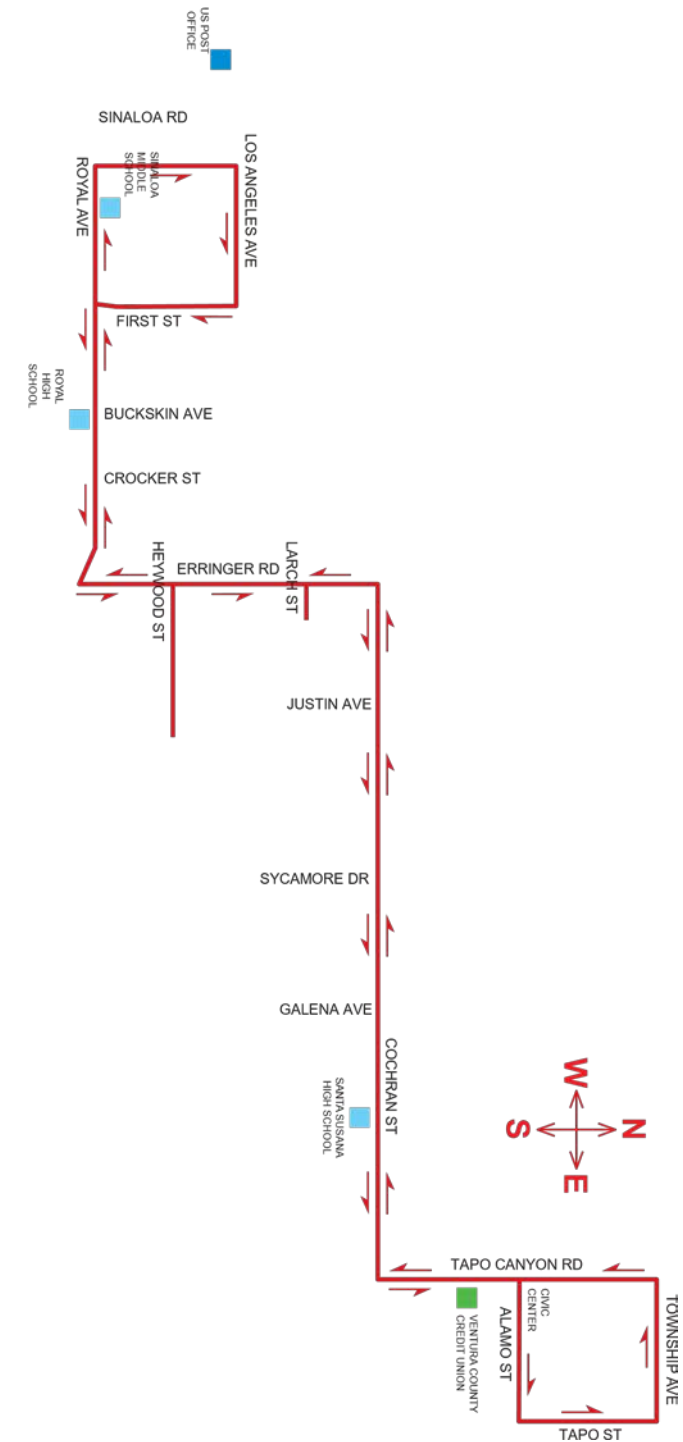

Route times in bold are PM hours

To board at stops that are between the above listed time points, please arrive at the stop no later than the time indicated for the prior time point.

Horario De La Ruta 30